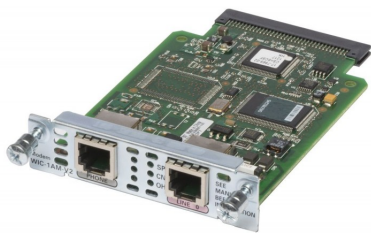

Cisco WIC-1AM-V2 Datablad

Cisco WIC-1AM-V2 One-port Analog Modem Interface Card

WIC-1AM-V2

Cisco WIC-1AM-V2 One-port Analog Modem Interface Card

[Köp nu](#)